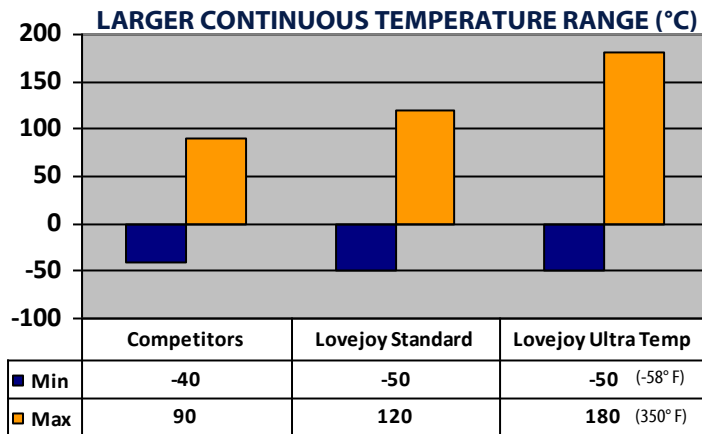

ULTRA TEMP COUPLING INSERTS

BETTER PERFORMANCE—NO TRADE OFFS

Overcome harsh marine environmental factors from below freezing to blistering heat, UV exposure, and the detrimental effects of salt water. Lovejoy's Ultra Temp Coupling Spiders are designed to help outlast anything you have ever tried before.

KEY FEATURES:

- Larger Continuous Temperature Range
- Higher Nominal & Max Torque
- +10% Radial Misalignment
- Superior Hydrolysis Resistance

Note: Lovejoy Ultra Temp spider ratings are for sizes 90-125. Lovejoy standard ratings are for yellow, red, and green polyurethane spiders sizes 19-55. Competitors' ratings include standard catalog red, yellow, and white polyurethane spiders manufactured and sold by two major competitors.