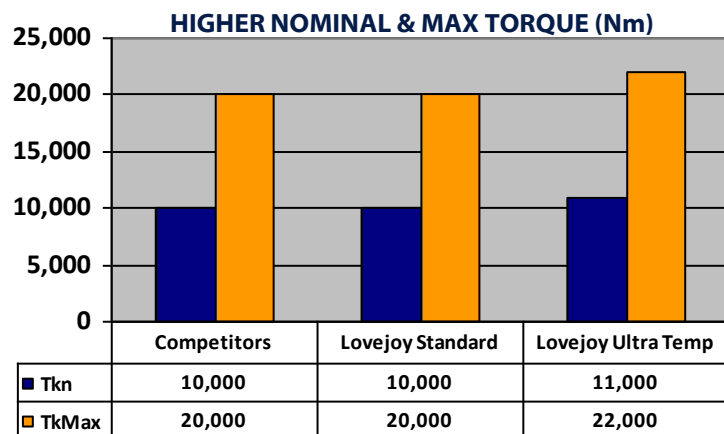

ULTRA TEMP COUPLING INSERTS

BETTER PERFORMANCE—NO TRADE OFFS

Overcome harsh marine environmental factors from below freezing to blistering heat, UV exposure, and the detrimental effects of salt water. Lovejoy's Ultra Temp Coupling Spiders are designed to help outlast anything you have ever tried before.

KEY FEATURES:

- Larger Continuous Temperature Range
- Higher Nominal & Max Torque
- +10% Radial Misalignment
- Superior Hydrolysis Resistance

Note: Lovejoy Ultra Temp spider ratings are for sizes 90-125. Lovejoy standard ratings are for yellow, red, and green polyurethane spiders sizes 19-55. Competitors' ratings include standard catalog red, yellow, and white polyurethane spiders manufactured and sold by two major competitors.