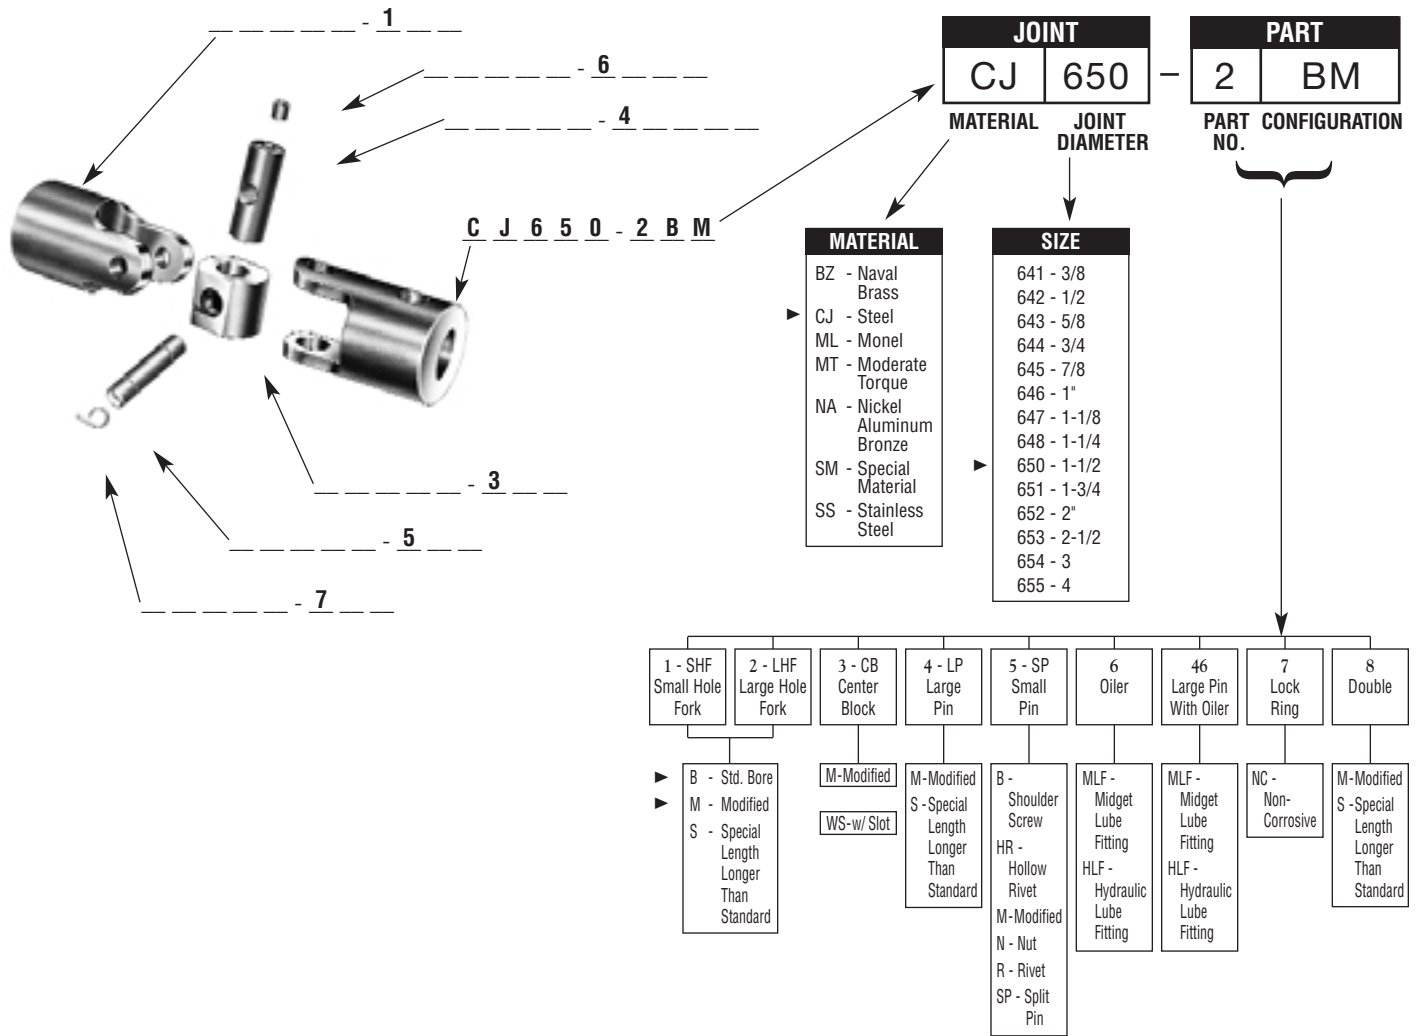

**curtis universal joint component part identification**

UNIVERSAL

Carrier Lifeline System

Printing Equipment

Bradley Fighting Vehicle

Drill Head Attachments

Railroad Cars

APPLICATIONS

# Choosing the Correct Component Part Is as Easy as a Phone Call

Curtis Universal maintains an inventory of all component parts that, if required, can be readily machined to customer specifications.

In addition, boot kits which ensure joint lubrication and eliminate contaminants are available. To order a boot kit, refer to the Selection Guide on page 17.